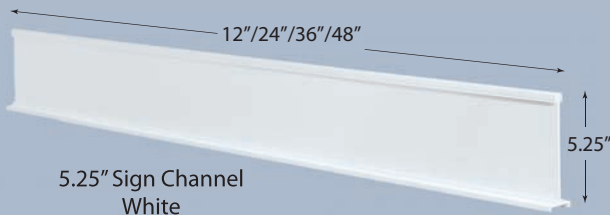

Create Eye Catching Aisles

IN THE AIR

Top Rail 2-Sided Sign Systems

8" Magnetic Mount Top Rail Sign System

12" Clamp Mount Top Rail Sign System with Magnetic Spine

Top Rail 2-Sided Sign Systems

- Dress up your POG's with visually motivating signs that generate more foot traffic and sales.
- Turn-key sign systems stimulate customer excitement down the aisles.
- Heighten brand awareness.
- Graphics can be created to match store décor, highlight a brand or emphasize a retail generic category.

 PATENTS PENDING

1-800-992-5233
E-mail: hq@tmshea.com

 TMSHEA
PRODUCTS

Top Off Your Gondolas

Top Rail 2-Sided Sign Systems

1. Choose Extrusion Size

5.25" Sign Channel
White

- 12" LPS-TR512-(mount)
- 24" LPS-TR524-(mount)
- 36" LPS-TR536-(mount)
- 48" LPS-TR548-(mount)

8" Sign Channel
White

- 12" LPS-TR812-(mount)
- 24" LPS-TR824-(mount)
- 36" LPS-TR836-(mount)
- 48" LPS-TR848-(mount)

12" Sign Channel
White

- 12" LPS-TR1212-(mount)
- 24" LPS-TR1224-(mount)
- 36" LPS-TR1236-(mount)
- 48" LPS-TR1248-(mount)

8" Magnetic Spine
with 1" Sign Grip
LPS-ECSSPINE-W

12" Magnetic Spine
with 1" Sign Grip
LPS-ECSSPINE12-W

3. Create Custom Printed Graphics (call for printing specs)

Please inquire for spacing and dimensions of routed slots for Pop-Up Signs.