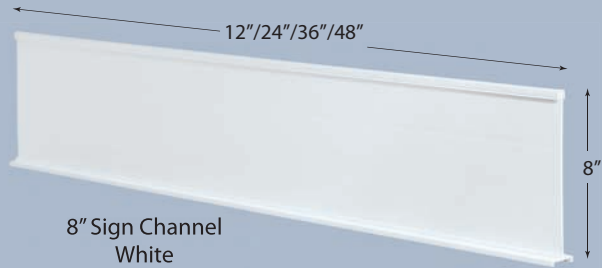

Create Eye Catching Aisles

IN THE AIR

Top Rail 2-Sided Sign Systems

8" Magnetic Mount Top Rail Sign System

12" Clamp Mount Top Rail Sign System with Magnetic Spine

Top Rail 2-Sided Sign Systems

- Dress up your POG's with visually motivating signs that generate more foot traffic and sales.
- Turn-key sign systems stimulate customer excitement down the aisles.
- Heighten brand awareness.
- Graphics can be created to match store décor, highlight a brand or emphasize a retail generic category.

 PATENTS PENDING

1-800-992-5233
E-mail: hq@tmshea.com

 TMSHEA
PRODUCTS

Top Off Your Gondolas

Top Rail 2-Sided Sign Systems

1. Choose Extrusion Size

5.25" Sign Channel
White

- 12" LPS-TR512-(mount)
- 24" LPS-TR524-(mount)
- 36" LPS-TR536-(mount)
- 48" LPS-TR548-(mount)

8" Sign Channel
White

- 12" LPS-TR812-(mount)
- 24" LPS-TR824-(mount)
- 36" LPS-TR836-(mount)
- 48" LPS-TR848-(mount)

12" Sign Channel
White

- 12" LPS-TR1212-(mount)
- 24" LPS-TR1224-(mount)
- 36" LPS-TR1236-(mount)
- 48" LPS-TR1248-(mount)

8" Magnetic Spine
with 1" Sign Grip
LPS-ECSSPINE-W

12" Magnetic Spine
with 1" Sign Grip
LPS-ECSSPINE12-W

3. Create Custom Printed Graphics (call for printing specs)

Please inquire for spacing and dimensions of routed slots for Pop-Up Signs.