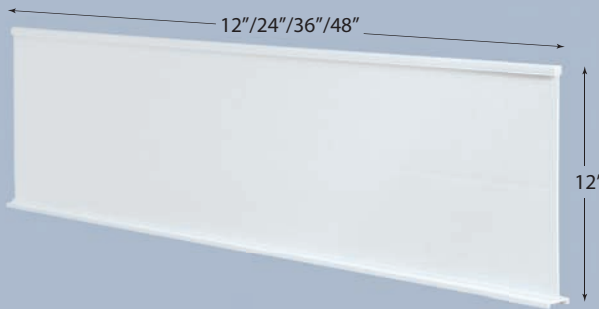

Create Eye Catching Aisles

IN THE AIR

Top Rail 2-Sided Sign Systems

8" Magnetic Mount Top Rail Sign System

12" Clamp Mount Top Rail Sign System with Magnetic Spine

Top Rail 2-Sided Sign Systems

- Dress up your POG's with visually motivating signs that generate more foot traffic and sales.
- Turn-key sign systems stimulate customer excitement down the aisles.
- Heighten brand awareness.
- Graphics can be created to match store décor, highlight a brand or emphasize a retail generic category.

 PATENTS PENDING

1-800-992-5233
E-mail: hq@tmshea.com

 TMSHEA
PRODUCTS

Top Off Your Gondolas

Top Rail 2-Sided Sign Systems

1. Choose Extrusion Size

5.25" Sign Channel
White

- 12" LPS-TR512-(mount)
- 24" LPS-TR524-(mount)
- 36" LPS-TR536-(mount)
- 48" LPS-TR548-(mount)

8" Sign Channel
White

- 12" LPS-TR812-(mount)
- 24" LPS-TR824-(mount)
- 36" LPS-TR836-(mount)
- 48" LPS-TR848-(mount)

12" Sign Channel
White

- 12" LPS-TR1212-(mount)
- 24" LPS-TR1224-(mount)
- 36" LPS-TR1236-(mount)
- 48" LPS-TR1248-(mount)

8" Magnetic Spine
with 1" Sign Grip
LPS-ECSSPINE-W

12" Magnetic Spine
with 1" Sign Grip
LPS-ECSSPINE12-W

3. Create Custom Printed Graphics (call for printing specs)

Please inquire for spacing and dimensions of routed slots for Pop-Up Signs.