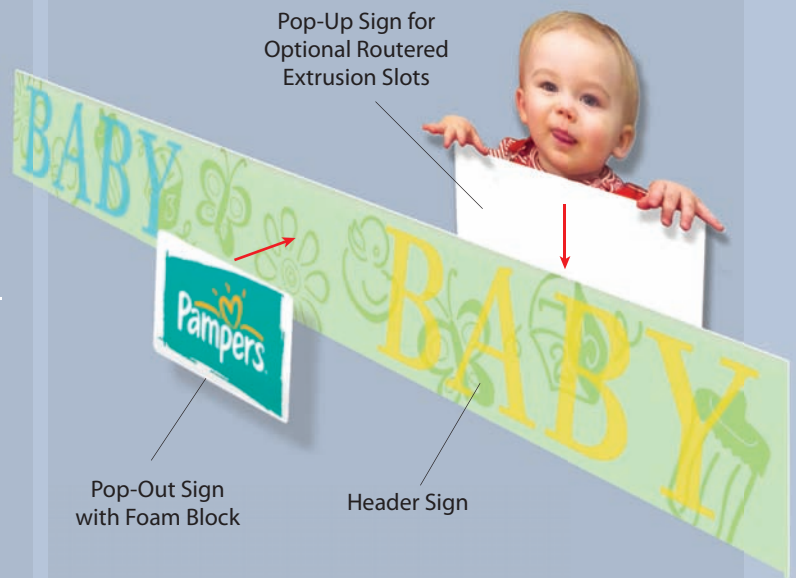

Create Eye Catching Aisles

IN THE AIR

Top Rail 2-Sided Sign Systems

8" Magnetic Mount Top Rail Sign System

12" Clamp Mount Top Rail Sign System with Magnetic Spine

Top Rail 2-Sided Sign Systems

- Dress up your POG's with visually motivating signs that generate more foot traffic and sales.
- Turn-key sign systems stimulate customer excitement down the aisles.
- Heighten brand awareness.
- Graphics can be created to match store décor, highlight a brand or emphasize a retail generic category.

2. Select Mounting Method, Joiners, and Optional Spines

Add Mounting Method Code to Part Number

Magnet Mount
MAG

Clamp Mount
For 2.5" Lozier & Madix
LM

Sign Joiner
LPS-25-JOIN

5" Magnetic Spine
LPS-ECSSPINE5-W

8" Magnetic Spine
with 1" Sign Grip
LPS-ECSSPINE-W

12" Magnetic Spine
with 1" Sign Grip
LPS-ECSSPINE12-W

3. Create Custom Printed Graphics (call for printing specs)

Please inquire for spacing and dimensions of routed slots for Pop-Up Signs.