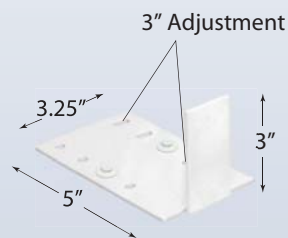

Vertical Sign Post – Rigid Off-Shelf

Click here
to see video

<http://youtu.be/vgBMtdyOSW0>

Sign Channel
Off Shelf Bracket
OHS-SEBRK-X

Sign Channel
Base Deck Shelf Bracket
OHS-SEBRKBT-X

Color Code **I** **W** **G** **B**

4" Wide Sign Channel
48": OHS-0448EXT-X
52": OHS-0452EXT-X
72": OHS-0472EXT-X
75": OHS-0475EXT-X

Patents Pending. Intellectual Property of T.M. Shea Products. All rights reserved. © 2014

Warning: The material on these pages are proprietary and shall remain exclusive intellectual property of T.M. Shea Products, Inc. Under no circumstances are any P.O.P. display producers, suppliers, designers, brokers, or employees of such a trade company permitted to utilize this material in any way, shape, or form without the expressed written consent of T.M. Shea Products. Violators will be prosecuted to the fullest extent of the law.

Vertical Sign Post – Rigid Off-Wall

Click here
to see video

<http://youtu.be/nylYcNshuw0>

Adjustable 12"-22"
PowerArm™ with U-Plate
OHS-1222XX-Brk-X

Pegboard Adapter for
DSU1 PowerArms™
PS-NPBB-X

Sign Channel
Base Deck Shelf Bracket
OHS-SEBRKBT-X