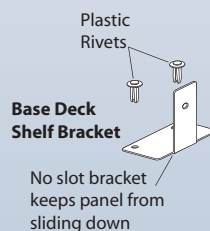

Patents Pending. Intellectual Property of T.M. Shea Products. All rights reserved. © 2014

Warning: The material on these pages are proprietary and shall remain exclusive intellectual property of T.M. Shea Products, Inc. Under no circumstances are any P.O.P. display producers, suppliers, designers, brokers, or employees of such a trade company permitted to utilize this material in any way, shape, or form without the expressed written consent of T.M. Shea Products. Violators will be prosecuted to the fullest extent of the law.