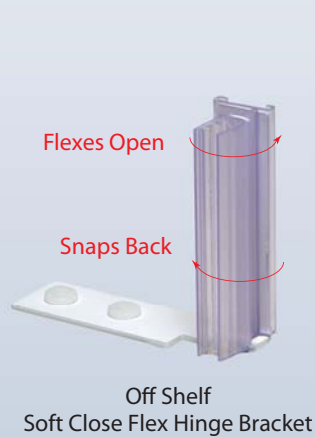

Vertical Sign Post – Snap Back Flex Hinge Off-Shelf

<http://youtu.be/kcT4N1msGB4>

Color Code **I** **W** **G** **B**

4" Wide Sign Channel
48": OHS-0448EXT-X
52": OHS-0452EXT-X
72": OHS-0472EXT-X
75": OHS-0475EXT-X