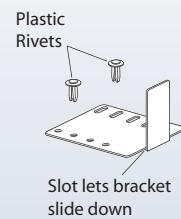

Vertical Sign Post – Rigid Off-Shelf

Click here
to see video

<http://youtu.be/vgBMtdyOSW0>

Sign Channel
Off Shelf Bracket
OHS-SEBRK-X

Sign Channel
Base Deck Shelf Bracket
OHS-SEBRKBT-X

Color Code **I** **W** **G** **B**

4" Wide Sign Channel
48": OHS-0448EXT-X
52": OHS-0452EXT-X
72": OHS-0472EXT-X
75": OHS-0475EXT-X

Patents Pending. Intellectual Property of T.M. Shea Products. All rights reserved. © 2014

Warning: The material on these pages are proprietary and shall remain exclusive intellectual property of T.M. Shea Products, Inc. Under no circumstances are any P.O.P. display producers, suppliers, designers, brokers, or employees of such a trade company permitted to utilize this material in any way, shape, or form without the expressed written consent of T.M. Shea Products. Violators will be prosecuted to the fullest extent of the law.

Vertical Sign Post – Rigid Off-Wall

Click here
to see video

<http://youtu.be/nylYcNshuw0>

Adjustable 12"-22"
PowerArm™ with U-Plate
OHS-1222XX-Brk-X

Pegboard Adapter for
DSU1 PowerArms™
PS-NPBB-X

Sign Channel
Base Deck Shelf Bracket
OHS-SEBRKBT-X