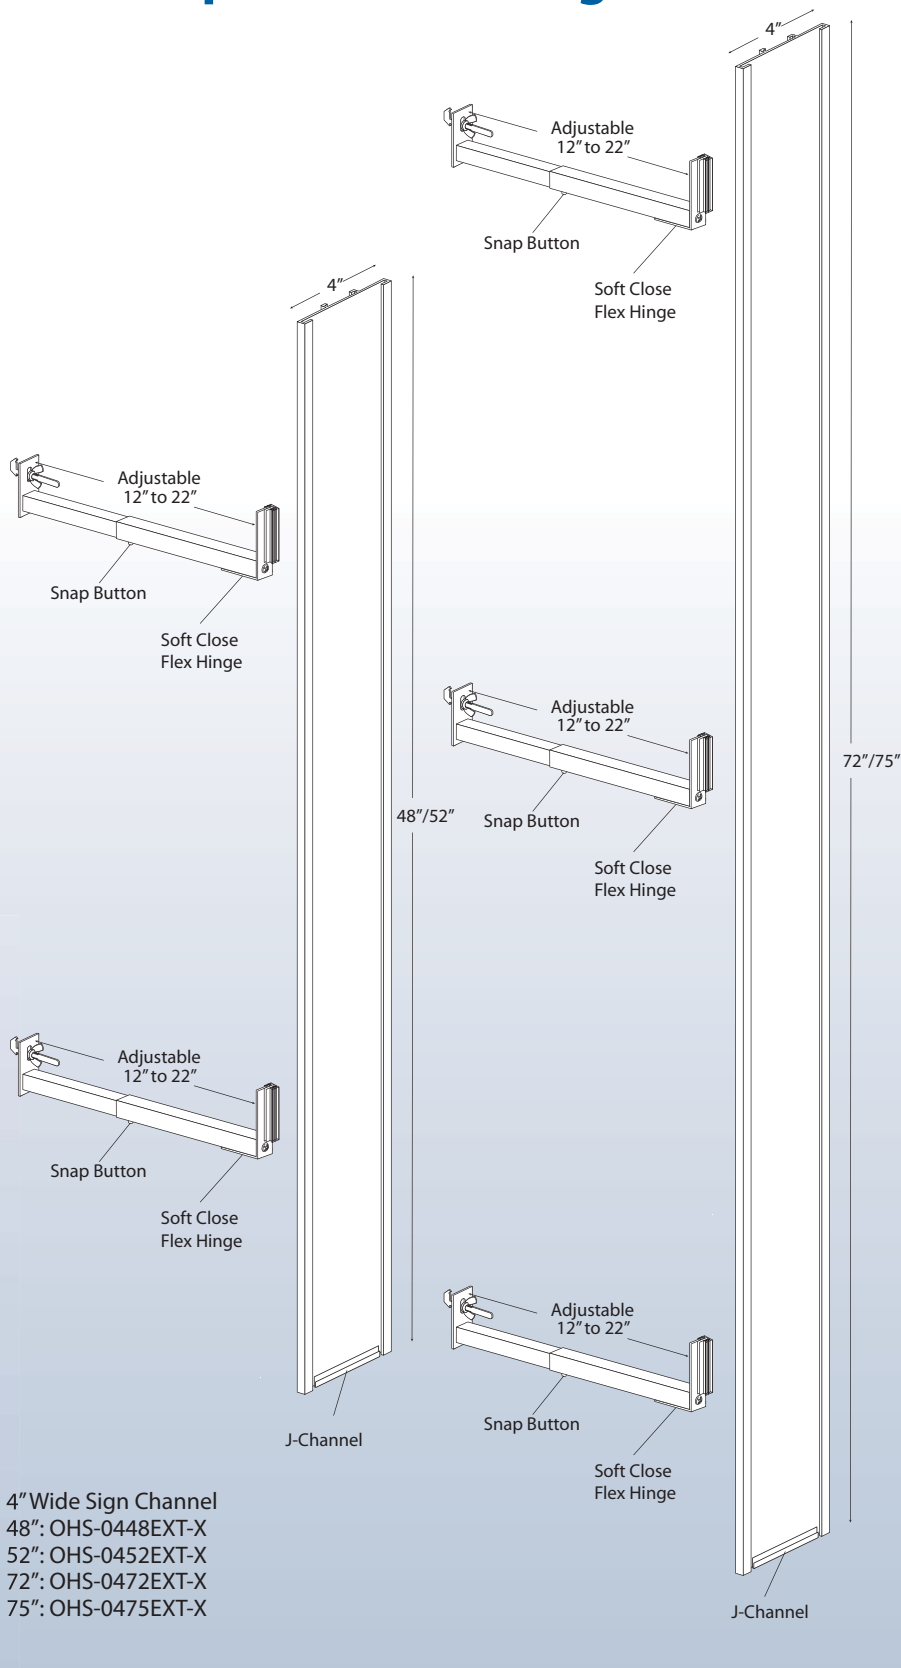

Vertical Sign Post – Snap Back Flex Hinge Off-Shelf

<http://youtu.be/kcT4N1msGB4>

Color Code **I** **W** **G** **B**

4" Wide Sign Channel
48": OHS-0448EXT-X
52": OHS-0452EXT-X
72": OHS-0472EXT-X
75": OHS-0475EXT-X

Vertical Sign Post – Snap Back Flex Hinge Off-Wall

<http://youtu.be/OUPWd2PYyWM>

Adjustable 12"-22" DSU1
Snap Back Flex Hinge PowerArm™

Pegboard Adapter for
DSU1 PowerArms™
PS-NPBB-X

Color Code **I** **W** **G** **B**

4" Wide Sign Channel
48": OHS-0448EXT-X
52": OHS-0452EXT-X
72": OHS-0472EXT-X
75": OHS-0475EXT-X

Patents Pending. Intellectual Property of T.M. Shea Products. All rights reserved. © 2014

Warning: The material on these pages are proprietary and shall remain exclusive intellectual property of T.M. Shea Products, Inc. Under no circumstances are any P.O.P. display producers, suppliers, designers, brokers, or employees of such a trade company permitted to utilize this material in any way, shape, or form without the expressed written consent of T.M. Shea Products. Violators will be prosecuted to the fullest extent of the law.