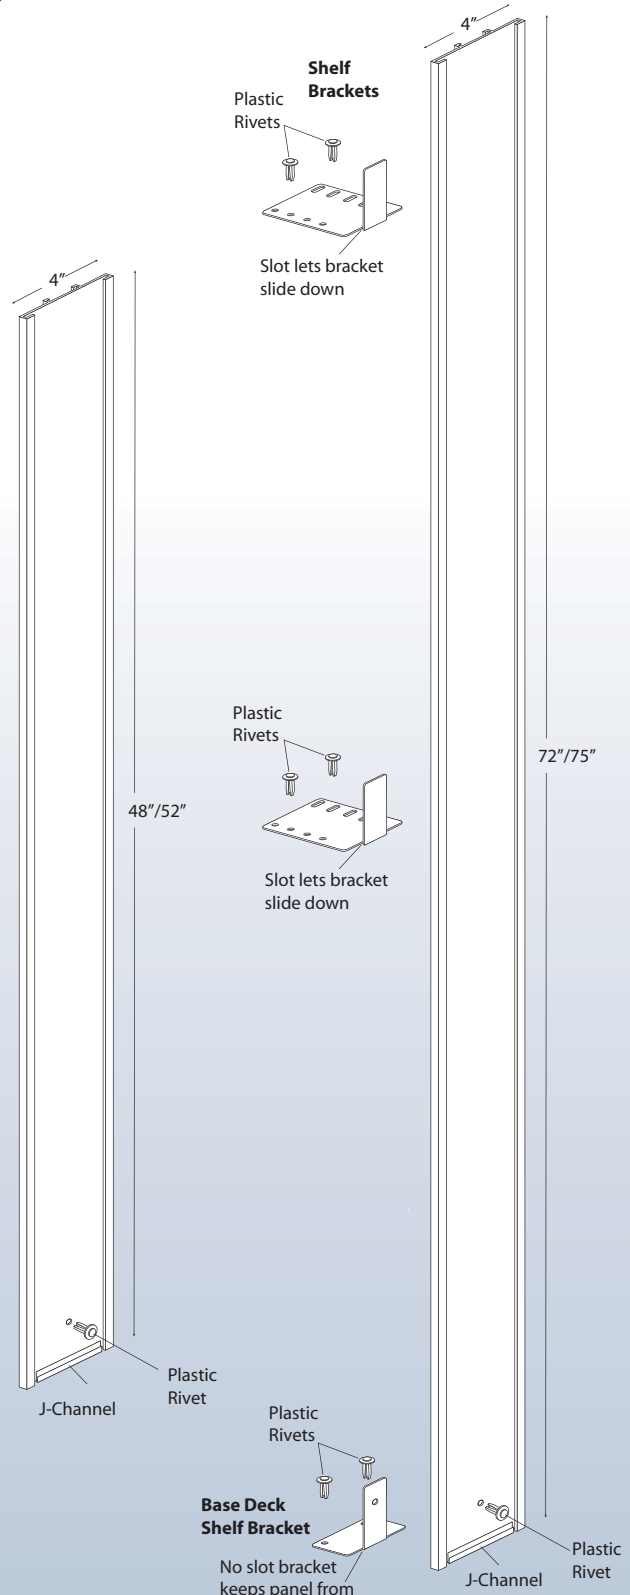

Vertical Sign Post – Rigid Off-Shelf

Click here
to see video

<http://youtu.be/vgBMtdyOSW0>

Sign Channel
Off Shelf Bracket
OHS-SEBRK-X

Sign Channel
Base Deck Shelf Bracket
OHS-SEBRKBT-X

Color Code **I** **W** **G** **B**

4" Wide Sign Channel
48": OHS-0448EXT-X
52": OHS-0452EXT-X
72": OHS-0472EXT-X
75": OHS-0475EXT-X

Patents Pending. Intellectual Property of T.M. Shea Products. All rights reserved. © 2014

Warning: The material on these pages are proprietary and shall remain exclusive intellectual property of T.M. Shea Products, Inc. Under no circumstances are any P.O.P. display producers, suppliers, designers, brokers, or employees of such a trade company permitted to utilize this material in any way, shape, or form without the expressed written consent of T.M. Shea Products. Violators will be prosecuted to the fullest extent of the law.

Vertical Sign Post – Rigid Off-Wall

Click here
to see video

<http://youtu.be/nylYcNshuw0>

Adjustable 12"-22"
PowerArm™ with U-Plate
OHS-1222XX-Brk-X

Pegboard Adapter for
DSU1 PowerArms™
PS-NPBB-X

Sign Channel
Base Deck Shelf Bracket
OHS-SEBRKBT-X