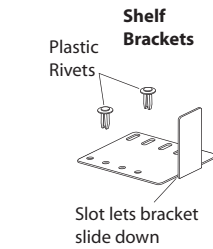

Vertical Sign Post – Rigid Off-Shelf

Click here
to see video

<http://youtu.be/vgBMtdyOSW0>

Sign Channel
Off Shelf Bracket
OHS-SEBRK-X

Sign Channel
Base Deck Shelf Bracket
OHS-SEBRKBT-X

Color Code **I** **W** **G** **B**

4" Wide Sign Channel
48": OHS-0448EXT-X
52": OHS-0452EXT-X
72": OHS-0472EXT-X
75": OHS-0475EXT-X

Patents Pending. Intellectual Property of T.M. Shea Products. All rights reserved. © 2014

Warning: The material on these pages are proprietary and shall remain exclusive intellectual property of T.M. Shea Products, Inc. Under no circumstances are any P.O.P. display producers, suppliers, designers, brokers, or employees of such a trade company permitted to utilize this material in any way, shape, or form without the expressed written consent of T.M. Shea Products. Violators will be prosecuted to the fullest extent of the law.

Vertical Sign Post – Rigid Off-Wall

Click here
to see video

<http://youtu.be/nylYcNshuw0>

Adjustable 12"-22"
PowerArm™ with U-Plate
OHS-1222XX-Brk-X

Pegboard Adapter for
DSU1 PowerArms™
PS-NPBB-X

Sign Channel
Base Deck Shelf Bracket
OHS-SEBRKBT-X