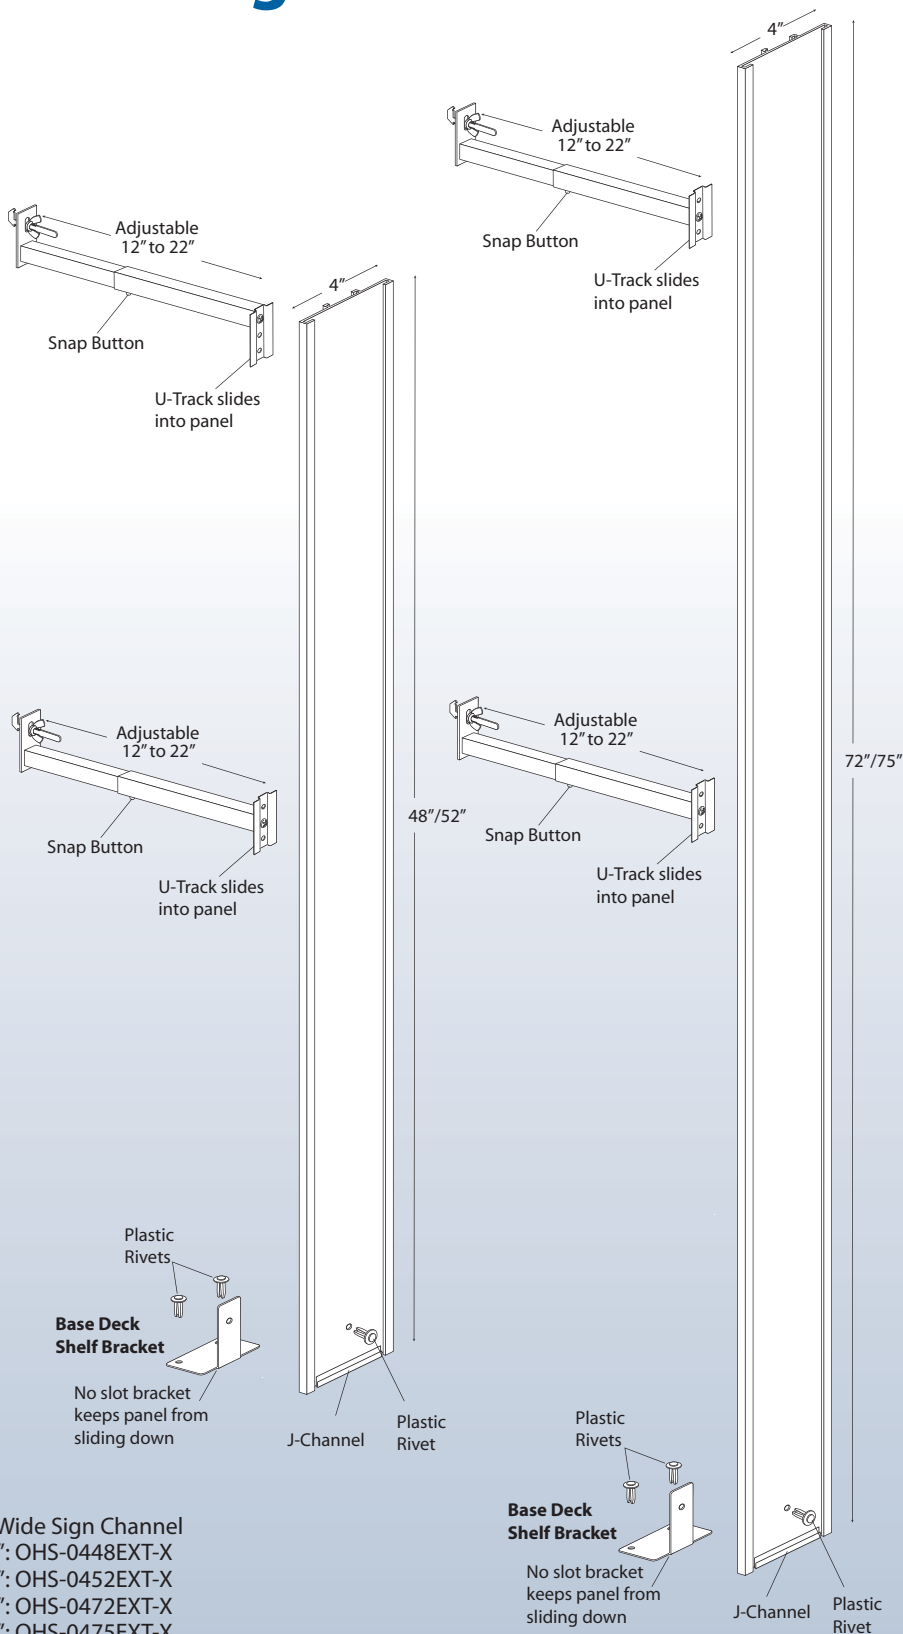

Vertical Sign Post – Rigid Off-Shelf

Click here
to see video

<http://youtu.be/vgBMtdyOSW0>

Sign Channel
Off Shelf Bracket
OHS-SEBRK-X

Sign Channel
Base Deck Shelf Bracket
OHS-SEBRKBT-X

Color Code **I** **W** **G** **B**

4" Wide Sign Channel
48": OHS-0448EXT-X
52": OHS-0452EXT-X
72": OHS-0472EXT-X
75": OHS-0475EXT-X

Patents Pending. Intellectual Property of T.M. Shea Products. All rights reserved. © 2014

Warning: The material on these pages are proprietary and shall remain exclusive intellectual property of T.M. Shea Products, Inc. Under no circumstances are any P.O.P. display producers, suppliers, designers, brokers, or employees of such a trade company permitted to utilize this material in any way, shape, or form without the expressed written consent of T.M. Shea Products. Violators will be prosecuted to the fullest extent of the law.

Vertical Sign Post – Rigid Off-Wall

Click here
to see video

<http://youtu.be/nylYcNshuw0>

Adjustable 12"-22"
PowerArm™ with U-Plate
OHS-1222XX-Brk-X

Pegboard Adapter for
DSU1 PowerArms™
PS-NPBB-X

Sign Channel
Base Deck Shelf Bracket
OHS-SEBRKBT-X

Color Code **I** **W** **G** **B**

4" Wide Sign Channel
48": OHS-0448EXT-X
52": OHS-0452EXT-X
72": OHS-0472EXT-X
75": OHS-0475EXT-X

Patents Pending. Intellectual Property of T.M. Shea Products. All rights reserved. © 2014