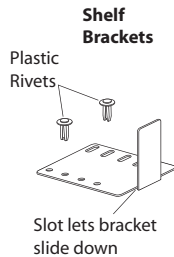

Vertical Sign Post – Rigid Off-Shelf

Click here
to see video

<http://youtu.be/vgBMtdyOSW0>

Sign Channel
Off Shelf Bracket
OHS-SEBRK-X

Sign Channel
Base Deck Shelf Bracket
OHS-SEBRKBT-X

Color Code **I** **W** **G** **B**

4" Wide Sign Channel
48": OHS-0448EXT-X
52": OHS-0452EXT-X
72": OHS-0472EXT-X
75": OHS-0475EXT-X

Patents Pending. Intellectual Property of T.M. Shea Products. All rights reserved. © 2014

Warning: The material on these pages are proprietary and shall remain exclusive intellectual property of T.M. Shea Products, Inc. Under no circumstances are any P.O.P. display producers, suppliers, designers, brokers, or employees of such a trade company permitted to utilize this material in any way, shape, or form without the expressed written consent of T.M. Shea Products. Violators will be prosecuted to the fullest extent of the law.

Vertical Sign Post – Rigid Off-Wall

Click here
to see video

<http://youtu.be/nylYcNshuw0>

Adjustable 12"-22"
PowerArm™ with U-Plate
OHS-1222XX-Brk-X

Pegboard Adapter for
DSU1 PowerArms™
PS-NPBB-X

Sign Channel
Base Deck Shelf Bracket
OHS-SEBRKBT-X