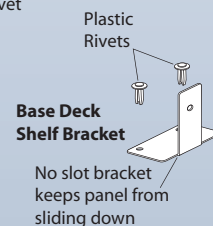

Patents Pending. Intellectual Property of T.M. Shea Products. All rights reserved. © 2014

Warning: The material on these pages are proprietary and shall remain exclusive intellectual property of T.M. Shea Products, Inc. Under no circumstances are any P.O.P. display producers, suppliers, designers, brokers, or employees of such a trade company permitted to utilize this material in any way, shape, or form without the expressed written consent of T.M. Shea Products. Violators will be prosecuted to the fullest extent of the law.